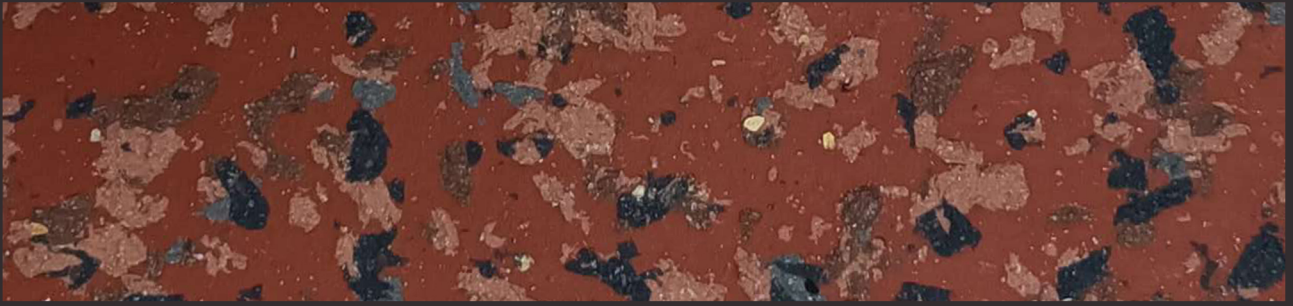

Momento[®]

Special Effect Paint

STONE ART EXPRESS

FAST APPLICATION
NATURAL STONE FINISH

STONE ART EXPRESS

Turn your ordinary building wall entirely into a stunning stone facade with a granite feel in a faster time.

Cost Effective

Easy Application

Seamless &
Flexible Finish

Up to 5 Years
Protection Against Dirt

Lightweight and
Safe Building Material

Golden Diamond Grain

ZSS003

Karamori Gold

ZSS004

Shrimp Red

ZSS005

Pink Porrino

ZSS006

Balmoral Red

ZSS008

White Grain

ZSS009

Grey Grain

ZSS010

Tropical Brown

ZSS011

Tan Brown

ZSS012

STONE ART EXPRESS