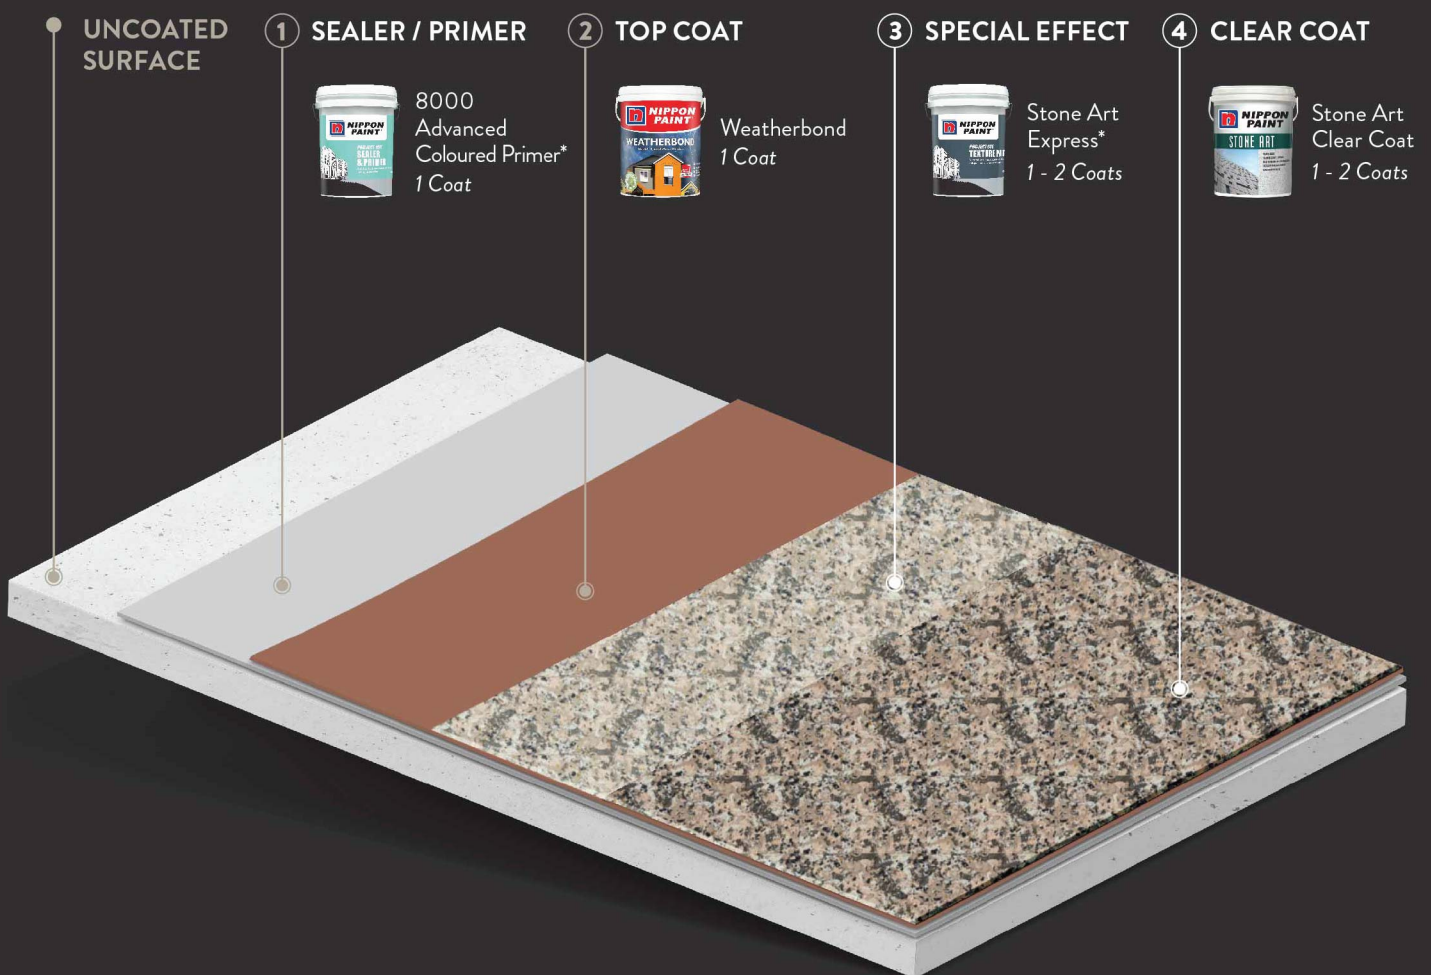

ZSS009

Grey Grain

ZSS010

Tropical Brown

ZSS011

Tan Brown

ZSS012

STONE ART EXPRESS

RECOMMENDED COATING SYSTEM

CATEGORY	PRODUCT	NO. OF COATS	APPLICATION METHOD	DILUTION (%)	DILUTE WITH	THEORETICAL COVERAGE	RECOATING TIME (HOURS)
SEALER/PRIMER	8000 Advanced Coloured Primer	1	Brush / Roller	0 - 5	Water	9 - 12 m ² /L	≥ 2
TOP COAT	Weatherbond	1	Brush / Roller	0 - 5	Water	10 - 12 m ² /L	≥ 2
SPECIAL EFFECT	Stone Art Express	1 - 2	Conventional Air Spray	N/A	N/A	1.5 - 2.0 m ² /KG	≥ 6
CLEAR COAT	Stone Art Clear Coat	1 - 2	Brush / Roller / Air Spray	Roller / Brush: < 5 Air Spray: 20 - 25	Water	10 - 12 m ² /L	≥ 6