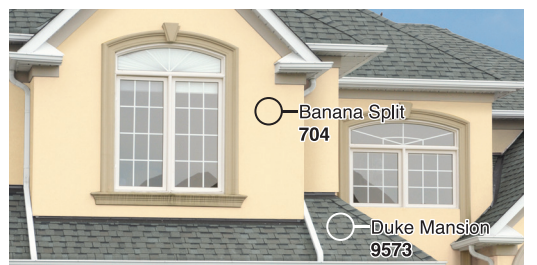

Little Creek  
9566

Icicles Blue  
PRO 0225

White Foam  
9642

Snowstorm  
9638

Peacock Pride  
9558

Fernvale  
9563

Banana Split  
704

Duke Mansion  
9573