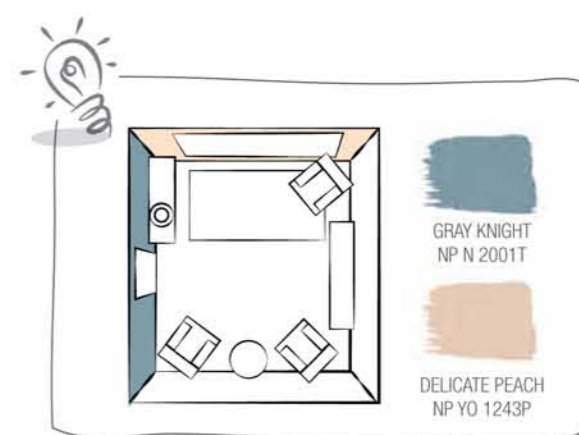

- GRAY KNIGHT NP N 2001T
- Silver Skates NP N 1999P
- Marble View MP 099
- Gray Gait NP N 2008T
- Stone Fence NP N 2003D
- Base colour Braintree Road NP N 1920T
  Glazed over with Falling Star CP182
- Flint Black NP N 2009A