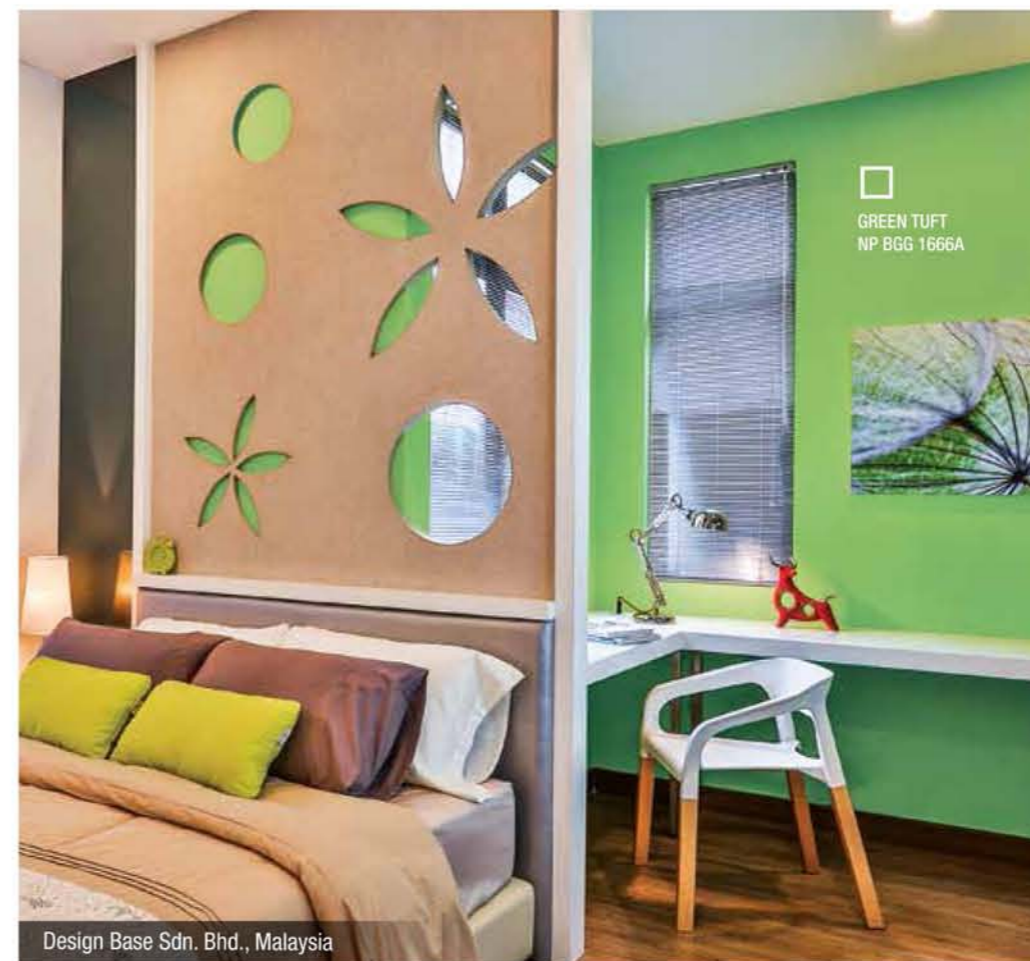

GREEN TUFT NP BGG 1666A

Revival and Renewal

Palette Play: Green Tuft NP BGG 1666A is such a positive and effective colour that when used in alignment with Nippon Momento Special Effect Paint, will offer a powerful palette that uplifts spaces instantaneously.

Designer Says

Nature plays a big role in today's colour trends. Lai Siew Hong from Blu Water Studio Sdn. Bhd. has a few ideas on how to make natural colours stand out beautifully.

SCAN ME TO VIEW:

LAI SIEW HONG
Blu Water Studio Sdn. Bhd.
Malaysia

Ben Cheng Ki Pan of Golden shares his tips on matching contemporary colours with special textured effects.

SCAN ME TO VIEW:

BEN CHENG KI PAN
Golden Furniture
Hong Kong

DESIGNER'S TIPS

BALANCING YOUR PALETTE

'Spaces with strong orange shades are wonderful for children as they offer a sense of energy, optimism and motivation. To balance an orange-themed room, use colours like greens or blues with green undertones to create a calm and soothing effect.'

Casey Leong Kuen Choi
SQFT Space Design Management Sdn. Bhd.
Malaysia

Green Tuft NP BGG 1666A infuses living spaces with a very modern and chic appearance amidst a nature-inspired palette.

Whether you are using browns or grays, different shades of greens or plain white, Green Tuft NP BGG 1666A stands out no matter what.