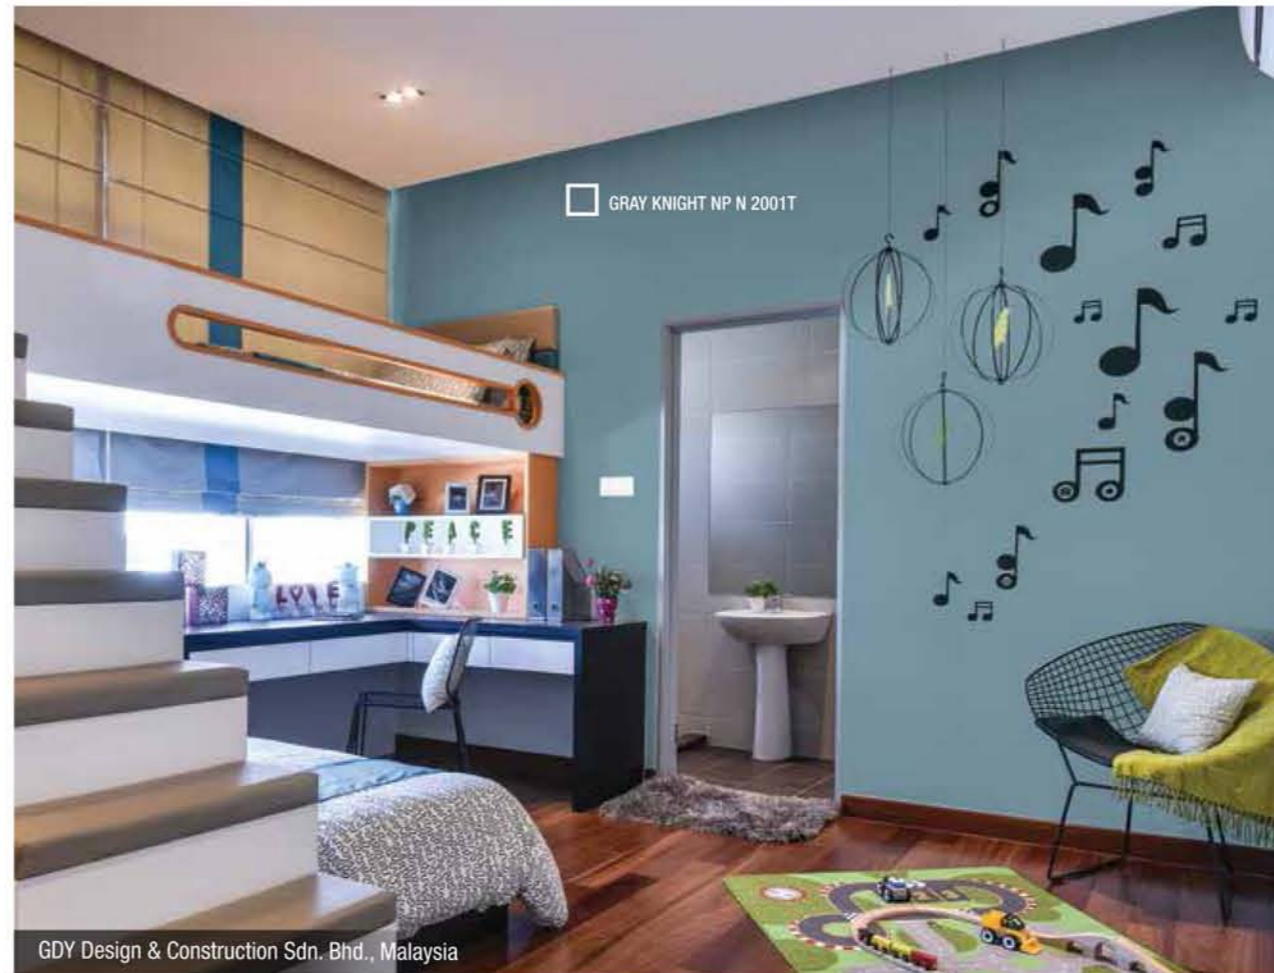

GRAY KNIGHT NP N 2001T

A Raw Connection

The Inspiration: Gray Knight NP N 2001T reflects the concept of "gray areas" where nothing is set in stone and is opened to our personal definition. This makes it a rare colour that offers us infinite creative possibilities.

BRIGHT IDEAS!
Paint Gray Knight NP N 2001T on your flooring for a smooth, clean and contemporary look.
#PaintFloor

DESIGNER'S TIPS

CHEERFUL AMBIENCE IN KIDS' ROOMS
"When it comes to kids' rooms, they have to have the right energy. They should be cheerful and offer a fun learning environment for children. To create this sort of ambience, you can use a combination of warm grays, sky blues along with vibrant oranges."

Fendarie Su Pek Fuang
Santa Fe Interior Architecture Sdn. Bhd.
Malaysia

- GRAY KNIGHT NP N 2001T
- Silver Skates NP N 1999P
- Marble View MP 099
- Gray Gait NP N 2008T
- Stone Fence NP N 2003D
- Base colour Braintree Road NP N 1920T
  Glazed over with Falling Star CP182
- Flint Black NP N 2009A