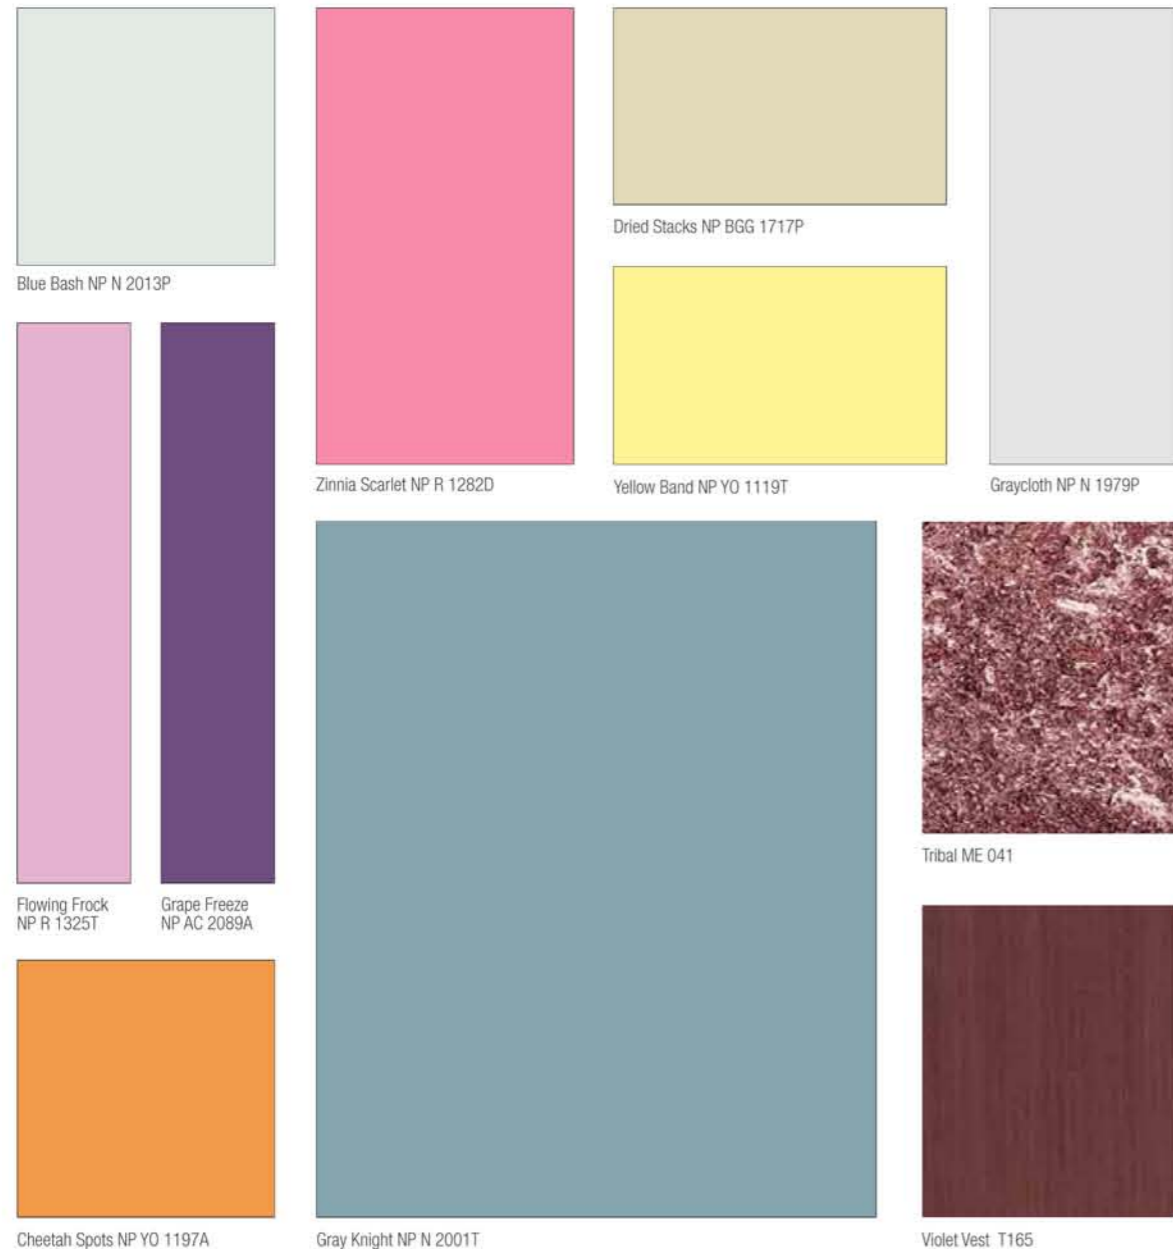

The Interior

QUIETLY EFFECTIVE
URBANE
INFINITE POSSIBILITIES

The Exterior

EXPANDABLE
COMPOSED
SUBTLE

BRIGHT IDEAS!
Put bold shades of Memento Special Effect Paint like oranges or vermillion right next to Gray Knight NP N 2001T to pump up the style volume in plain rooms.

BRIGHT IDEAS!
For facades, Gray Knight NP N 2001T is best used to accentuate structural features.

GRAY KNIGHT NP N 2001T

SHITAKE NP N 1873P