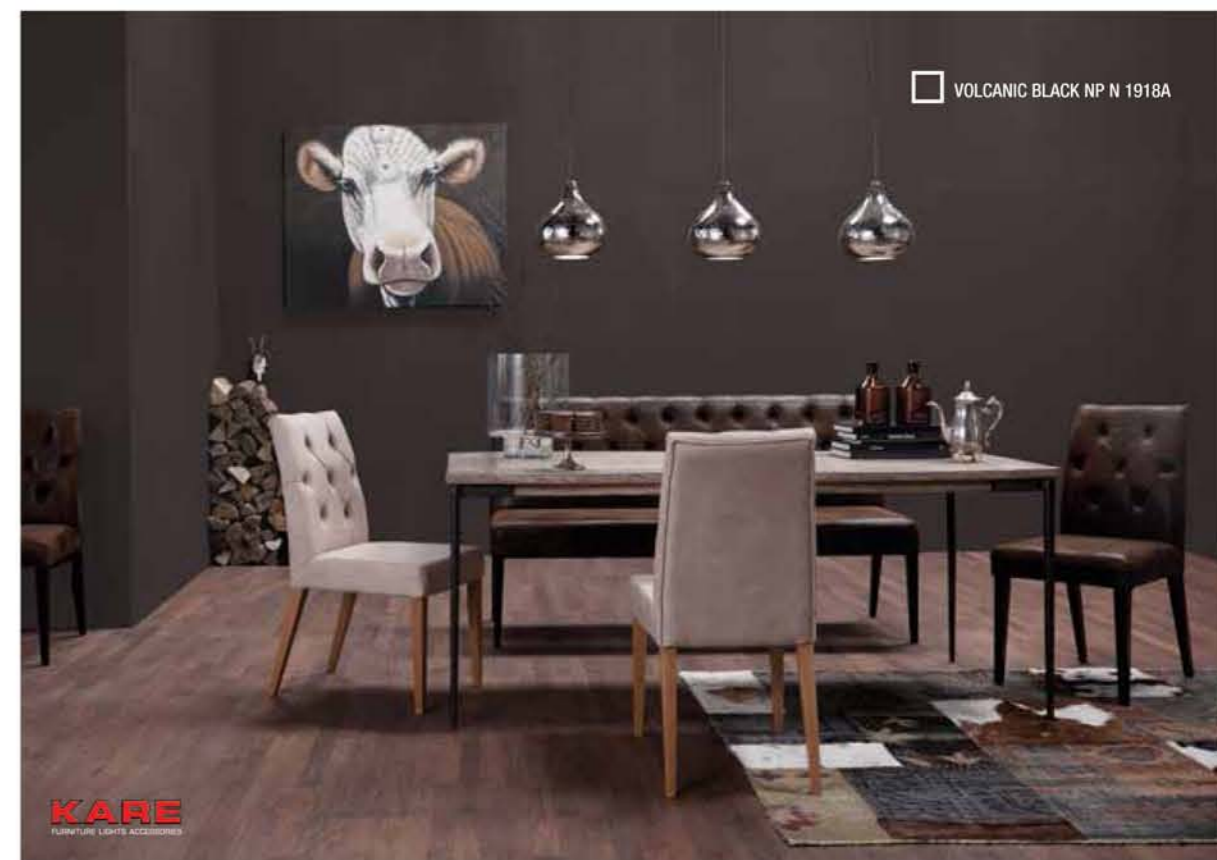

VOLCANIC BLACK NP N 1918A

KARE
FURNITURE LIGHTS ACCESSORIES