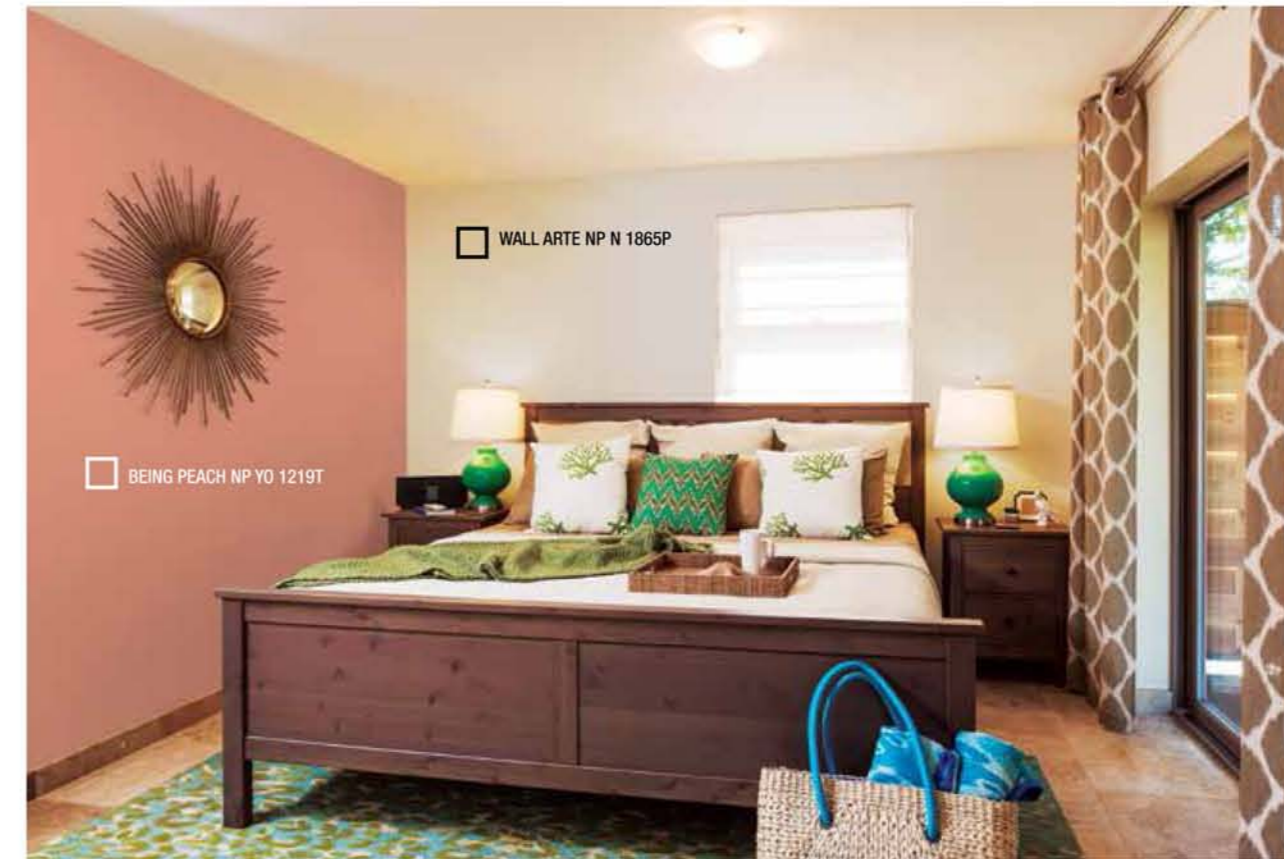

BEING PEACH NP YO 1219T

WALL ARTE NP N 1865P

DESIGNER'S TIPS

GOING BOLD

'It is ideal to select neutral tones as the foundation and then use brighter tones as accents. For instance, bright and bold tones work well to accentuate subtle earthy tones.'

Joe Tong Hak Chun
Golden Furniture
HONG KONG

When painted on glass surfaces, like this kitchen backsplash, Being Peach NP YO 1219T creates a charming palette for the kitchen.
#PaintGlass