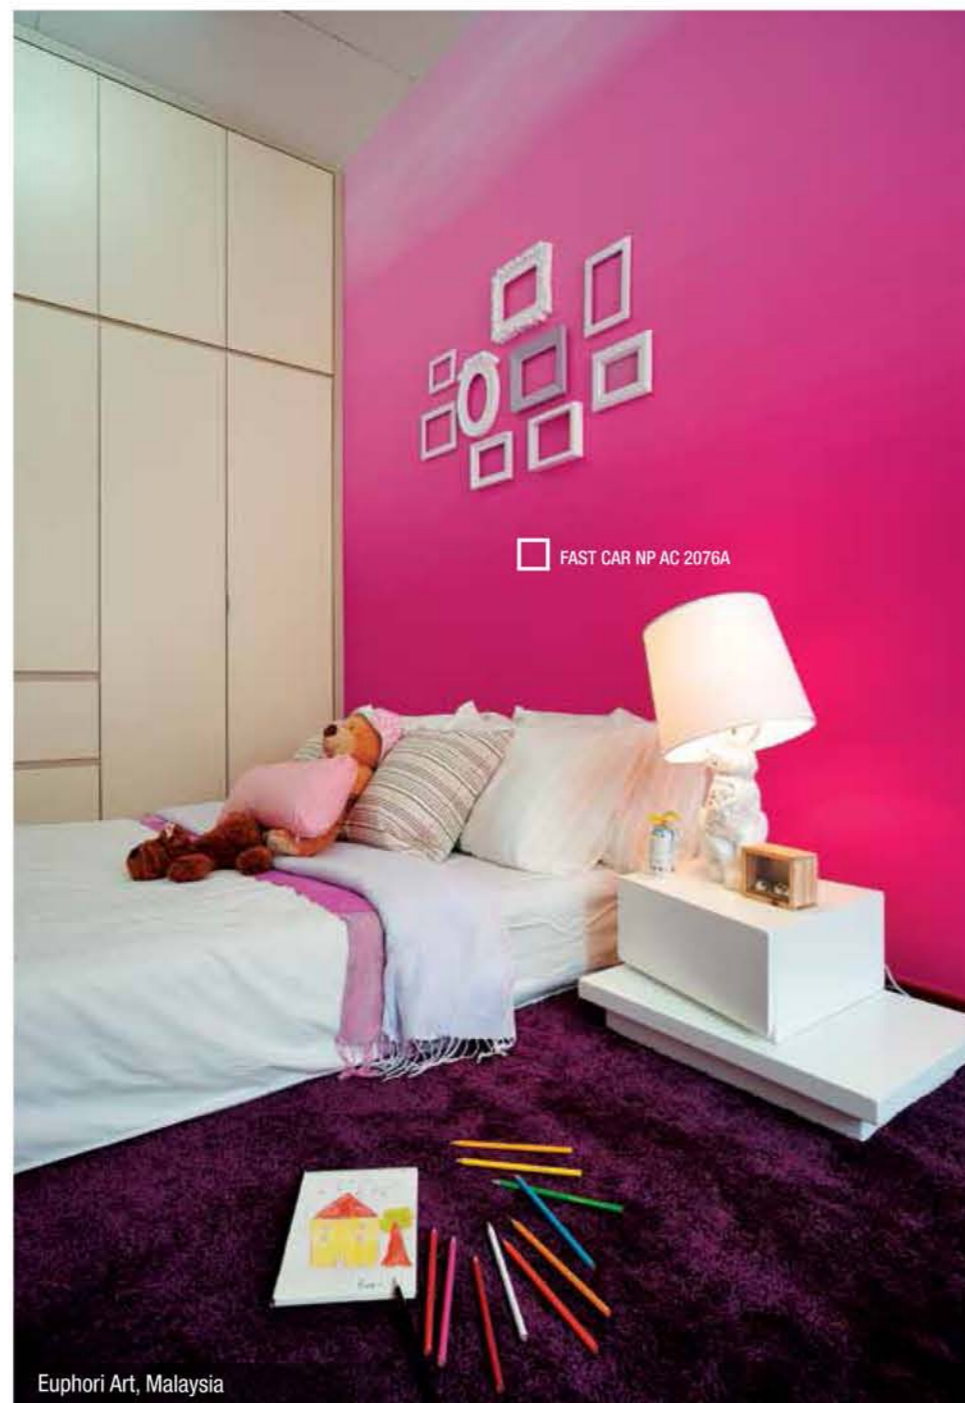

FAST CAR NP AC 2076A

Euphori Art, Malaysia

Fast Car NP AC 2076 A creates outstanding ambiances, empowering spaces with a touch of distinctiveness.