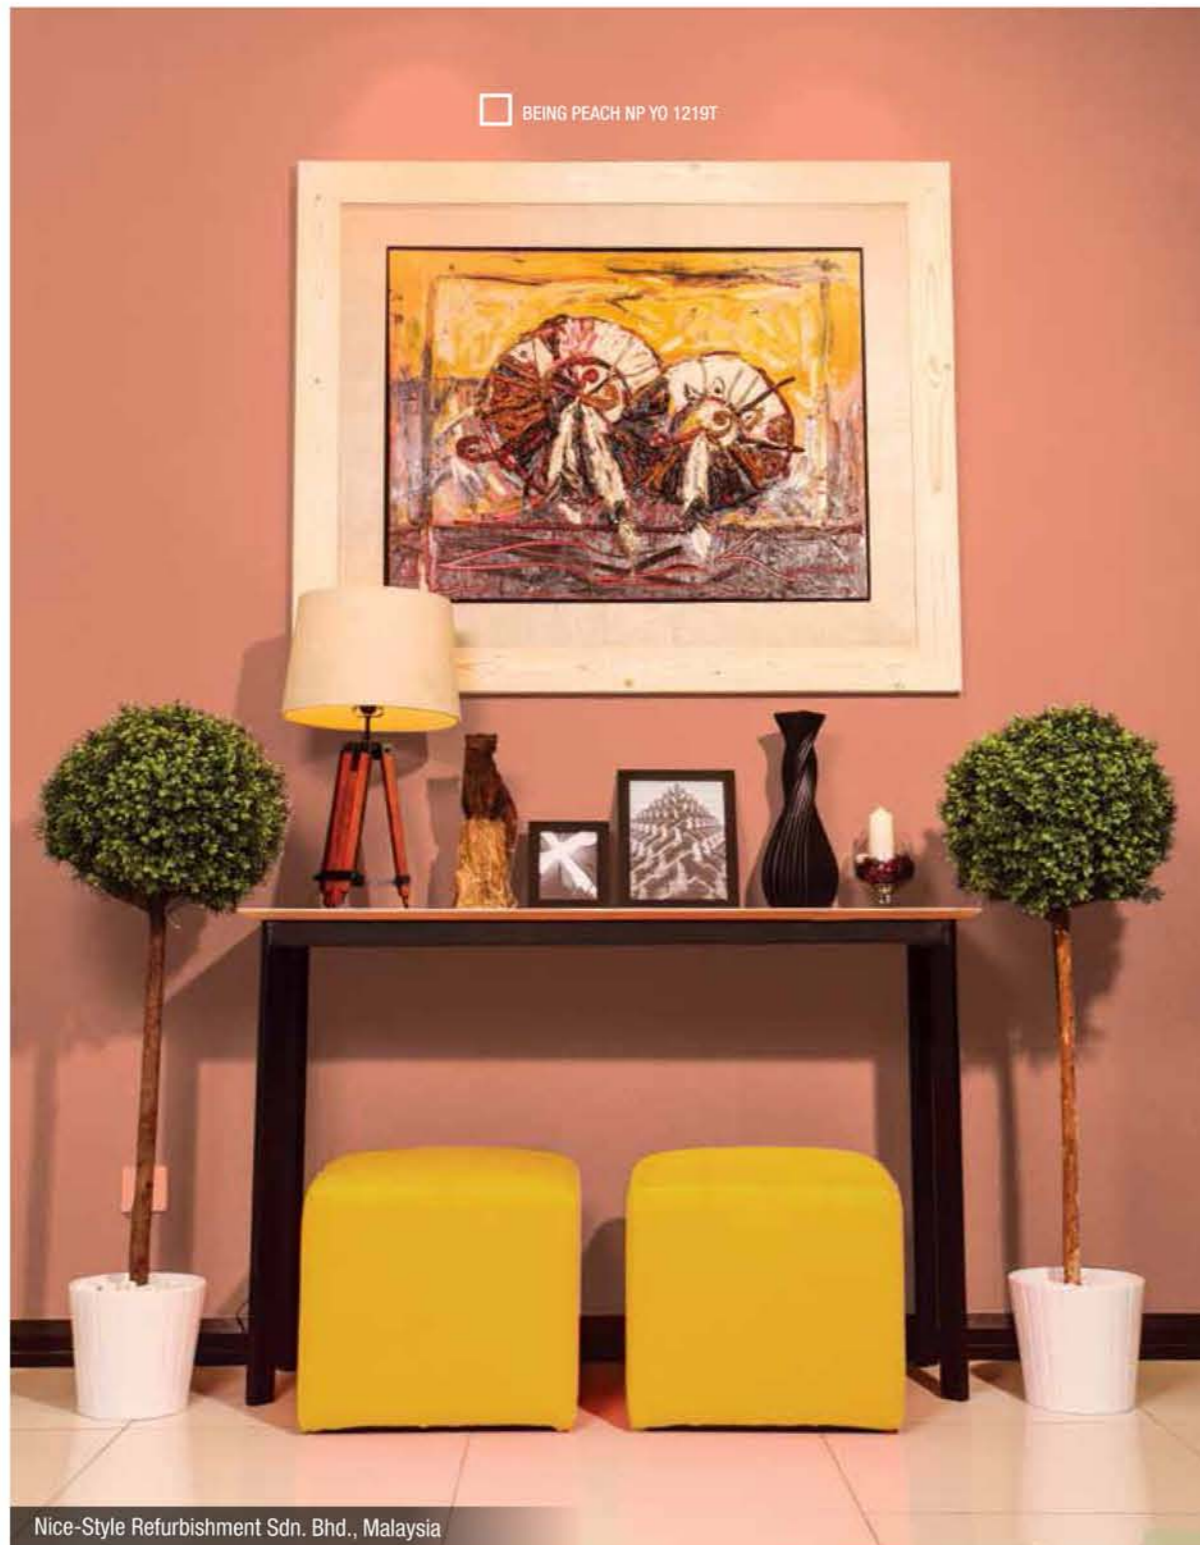

Nice-Style Refurbishment Sdn. Bhd., Malaysia