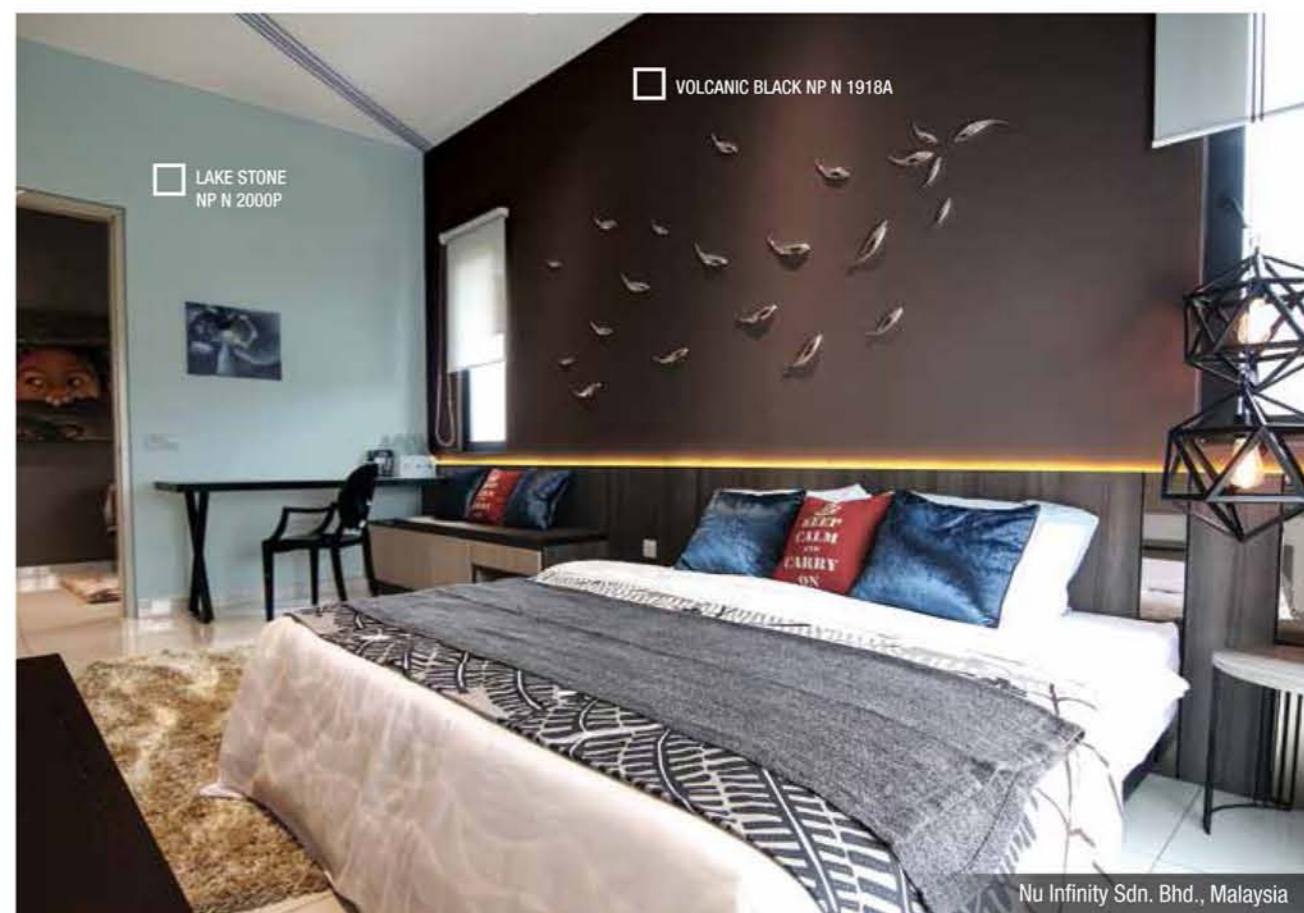

Nu Infinity Sdn. Bhd., Malaysia

BRIGHT IDEAS!

If black is something that you'd like to apply in the bedroom, a feature wall with Volcanic Black NP N 1918A would offer a contemporary appeal.

VOLCANIC BLACK NP N 1918A

LAKE STONE NP N 2000P