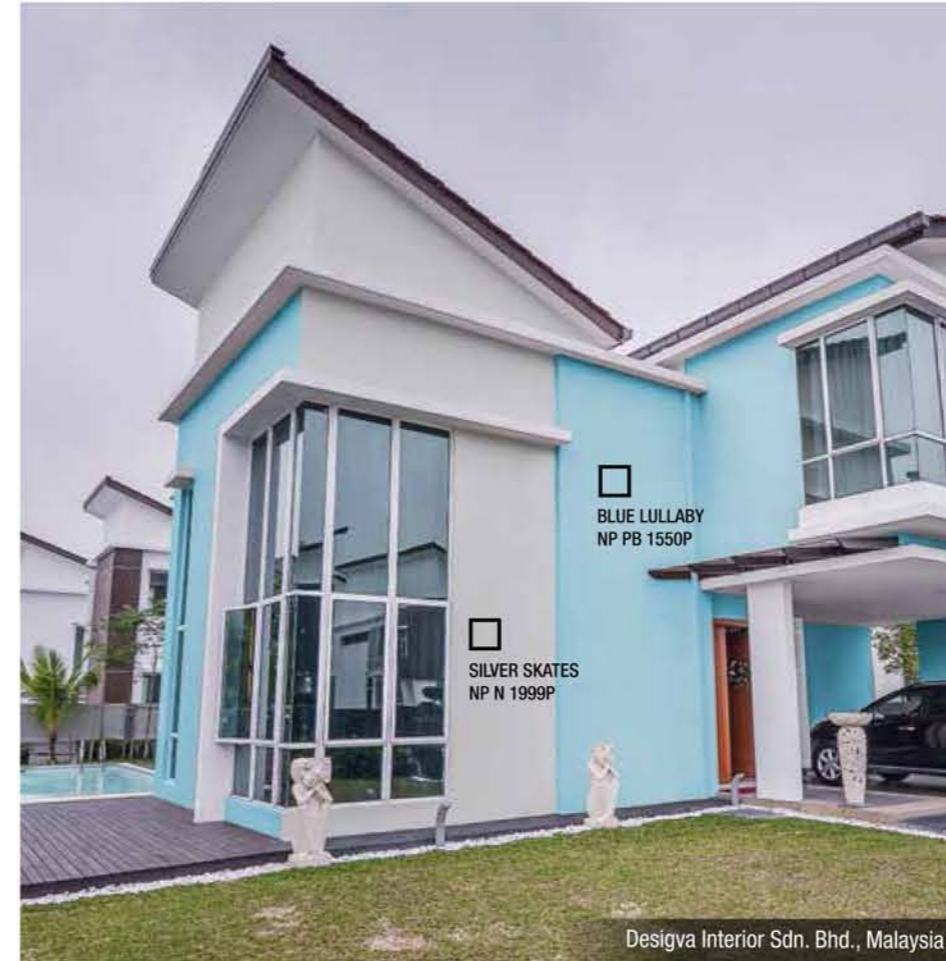

BLUE LULLABY NP PB 1550P

YOURS TRULY NP PB 1530P

The Exterior

NATURAL
BALMY
SERENE

BLUE LULLABY NP PB 1550P

SILVER SKATES NP N 1999P

Desigva Interior Sdn. Bhd., Malaysia

COLOUR IDEAS!