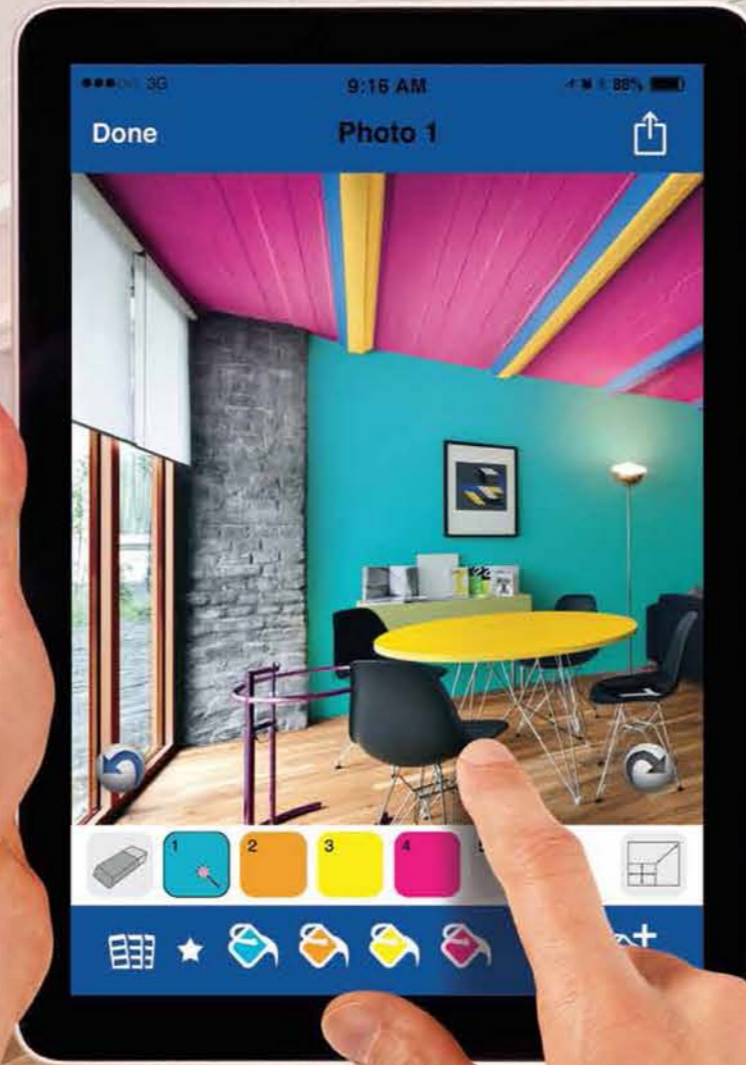

NIPPON PAINT COLOUR CREATIONS

Worried about choosing the wrong colours for your walls?

With the Nippon Paint Colour Creations App, you can see your wall colours before you paint them. Download the Nippon Paint Colour Creations App today for free!