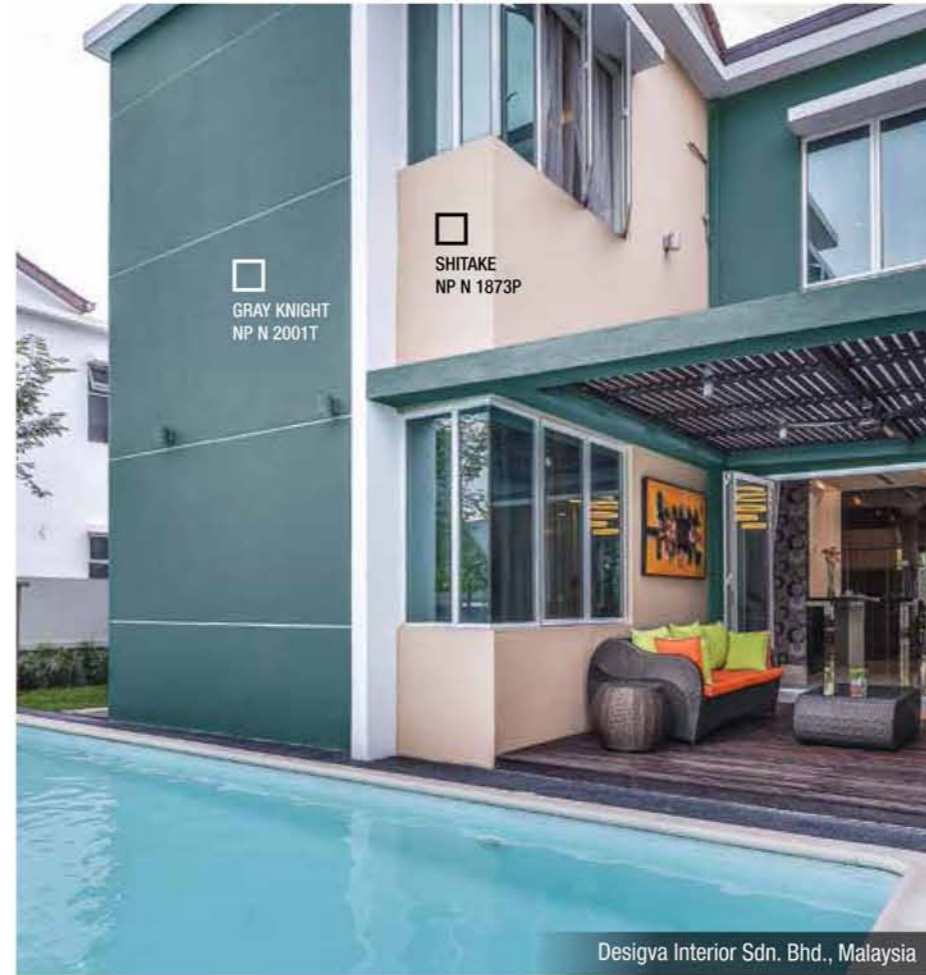

The Interior

QUIETLY EFFECTIVE
URBANE
INFINITE POSSIBILITIES

The Exterior

EXPANDABLE
COMPOSED
SUBTLE

BRIGHT IDEAS!
Put bold shades of Memento Special Effect Paint like oranges or vermillion right next to Gray Knight NP N 2001T to pump up the style volume in plain rooms.

BRIGHT IDEAS!
For facades, Gray Knight NP N 2001T is best used to accentuate structural features.

GRAY KNIGHT NP N 2001T

SHITAKE NP N 1873P