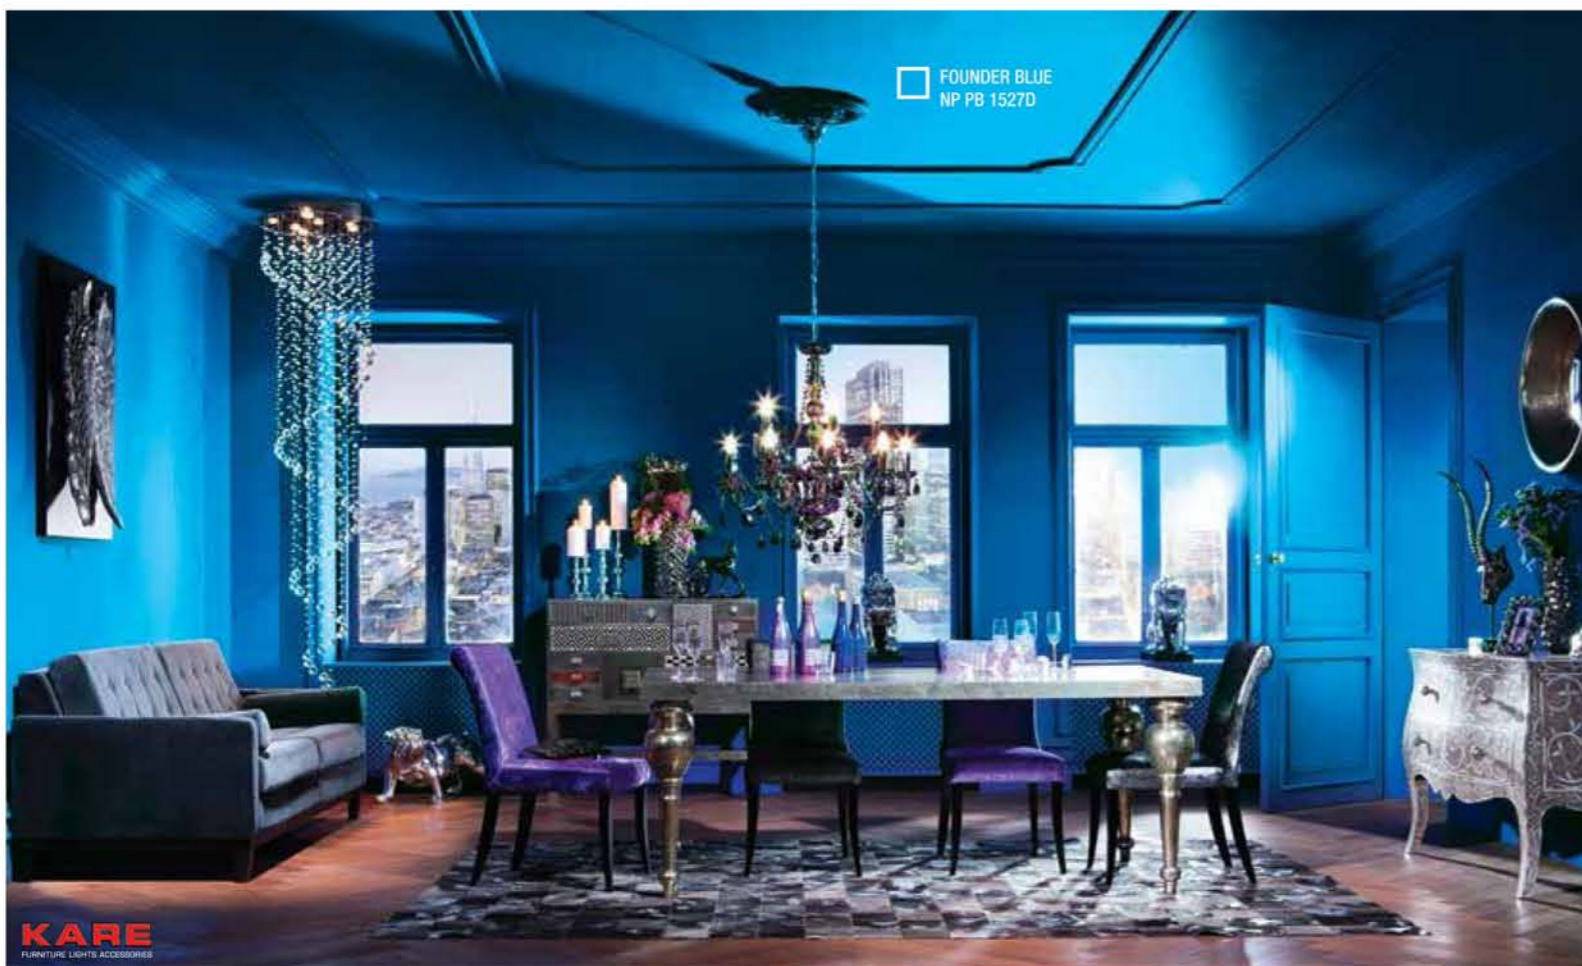

BRIGHT IDEAS!
When you are playing with a combination of different materials, forms and shapes, Founder Blue NP PB 1527D helps you to tie everything together