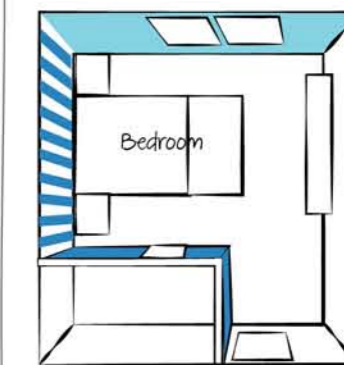

Room 8008 Enterprise, Malaysia

FOUNDER BLUE NP PB 1527D

BASIC BLUE NP BGG 1580P

BRIGHT IDEAS!

Founder Blue NP PB 1527D can be painted in stripes against a white background to give ordinary walls a personalised touch.