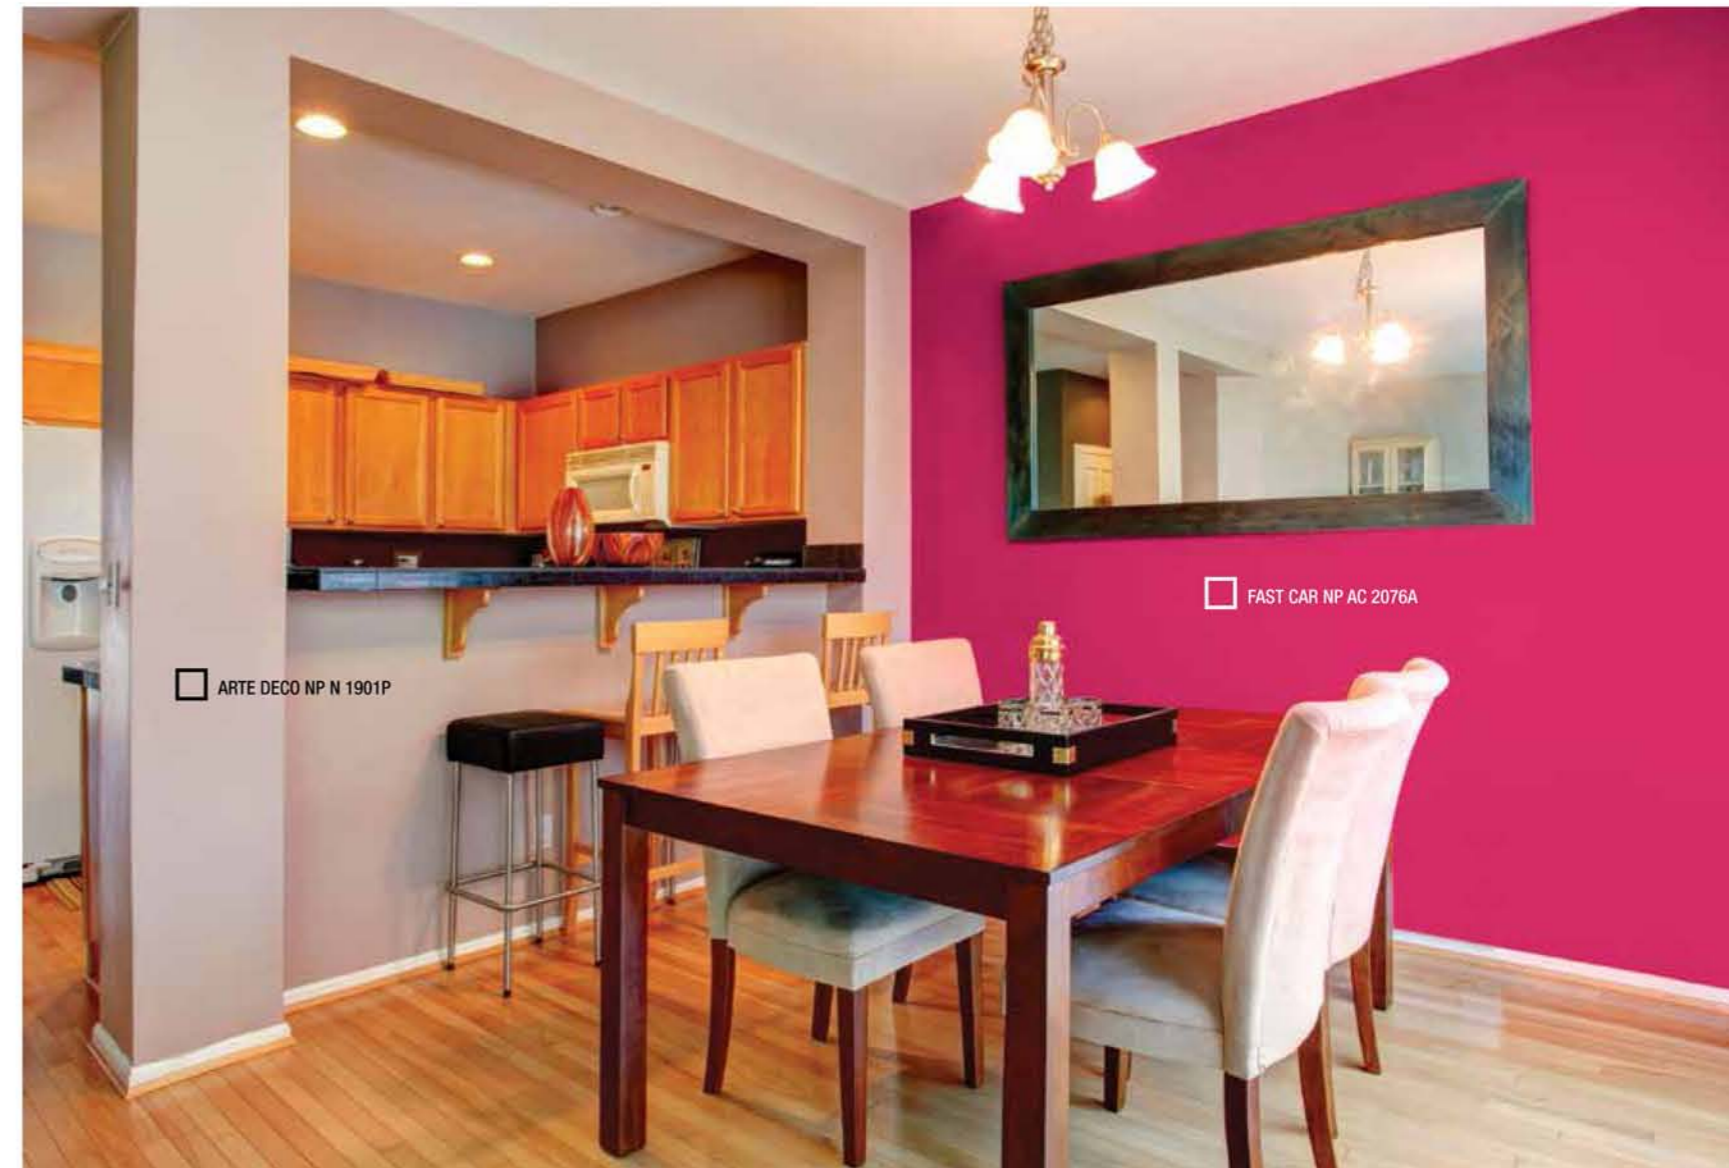

ARTE DECO NP N 1901P

FAST CAR NP AC 2076A