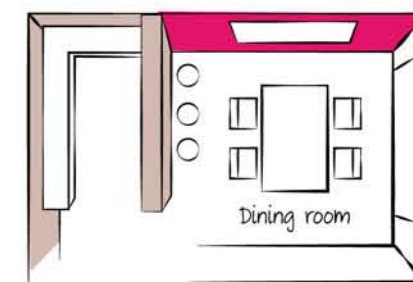

FAST CAR NP AC 2076A

FAST CAR NP AC 2076A

BRIGHT IDEAS!

For dining rooms, Fast Car NP AC 2076A may just be the perfect colour as it represents 'an appetite for life'. Matched with a neutral earthy tone, it becomes quite a welcoming space!