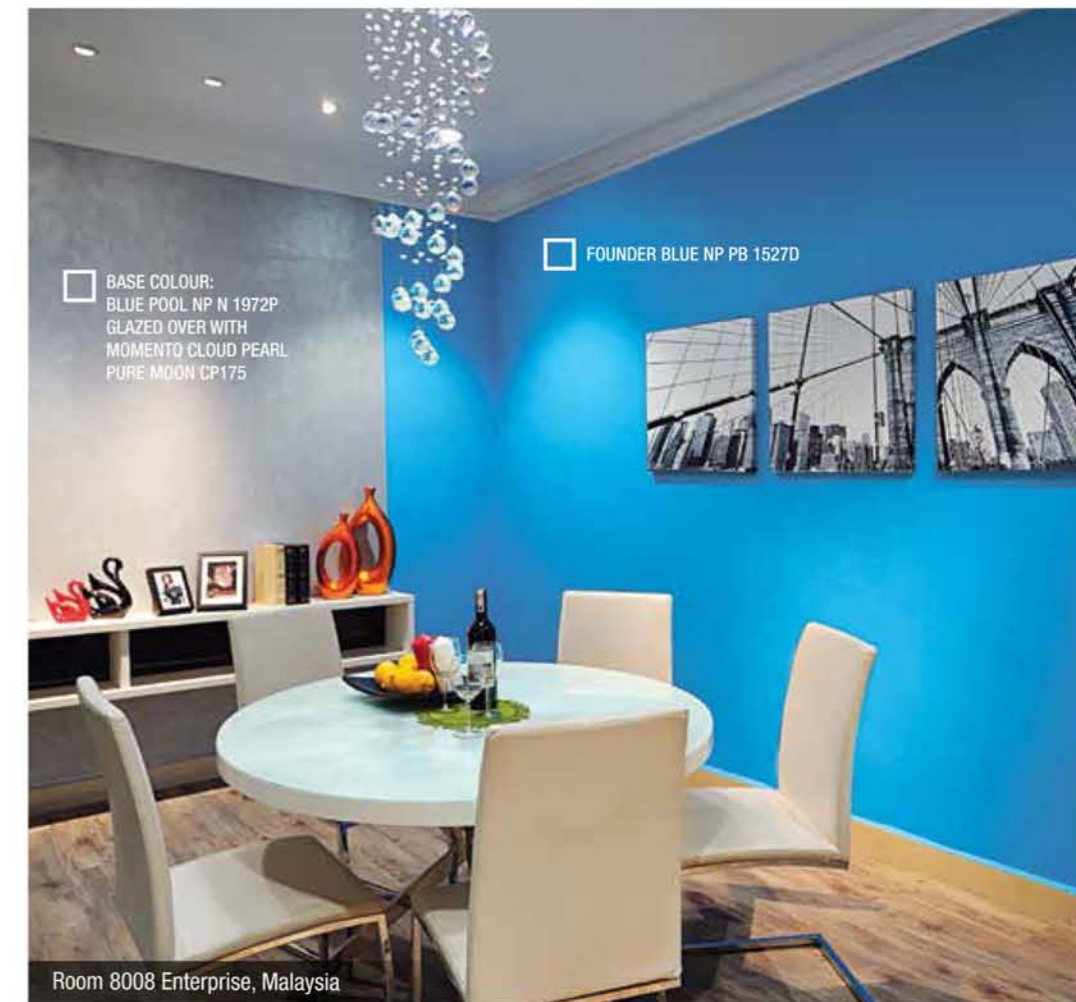

FOUNDER BLUE NP PB 1527D

BASE COLOUR:
BLUE POOL NP N 1972P
GLAZED OVER WITH
MOMENTO CLOUD PEARL
PURE MOON CP175