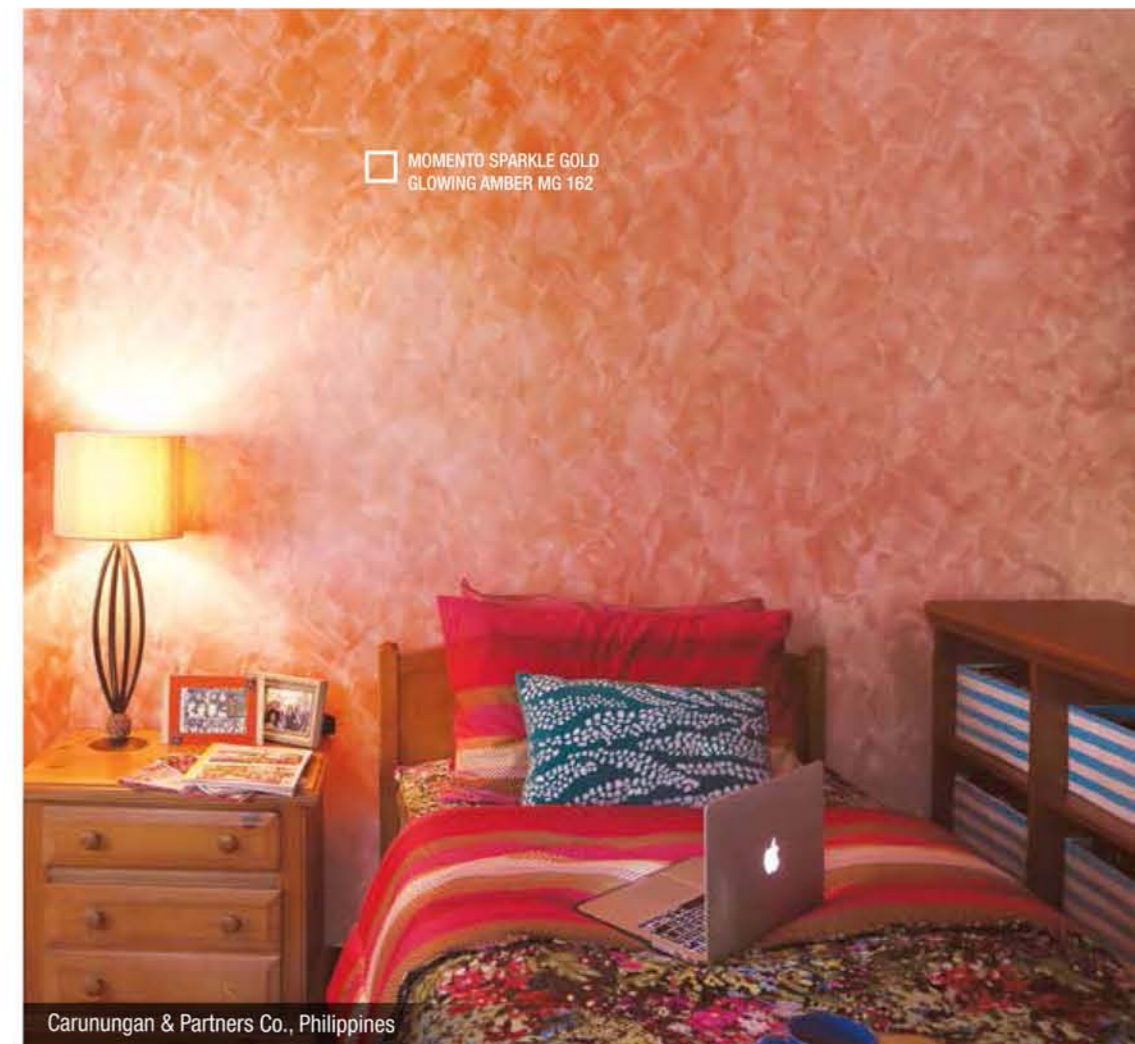

MOMENTO SPARKLE GOLD
GLOWING AMBER MG 162

Carunungan & Partners Co., Philippines