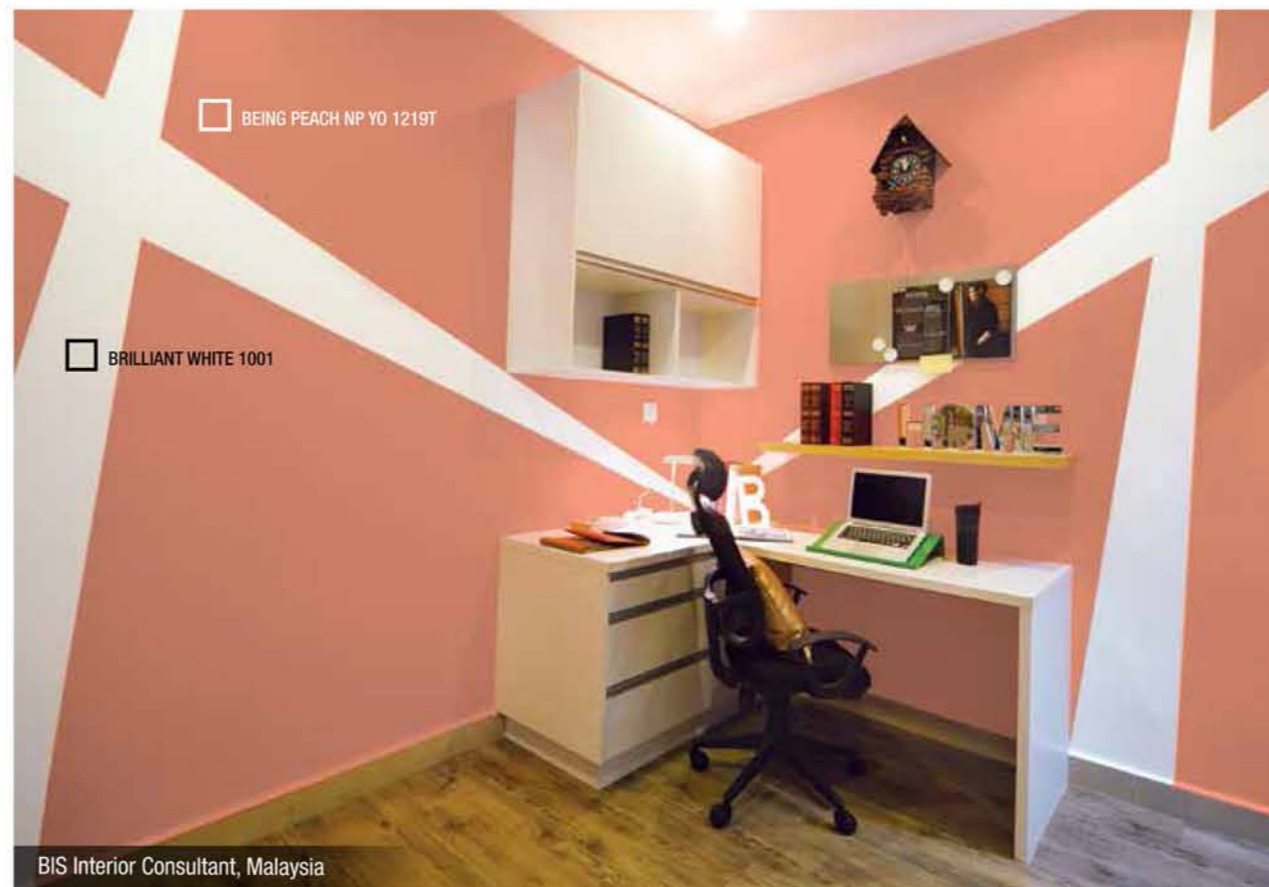

BEING PEACH NP YO 1219T

BRILLIANT WHITE 1001

BRIGHT IDEAS!
Being Peach NP YO 1219T may just be the right colour for bedrooms, if you are looking for something cheerful!

BEING PEACH NP YO 1219T

BRILLIANT WHITE 1001

Designer Says

How do you create a balanced palette using bright warm shades in your spaces? Let's hear what Michael Pizarro of Michael Pizarro Interior Design has to say.

SCAN ME TO VIEW: