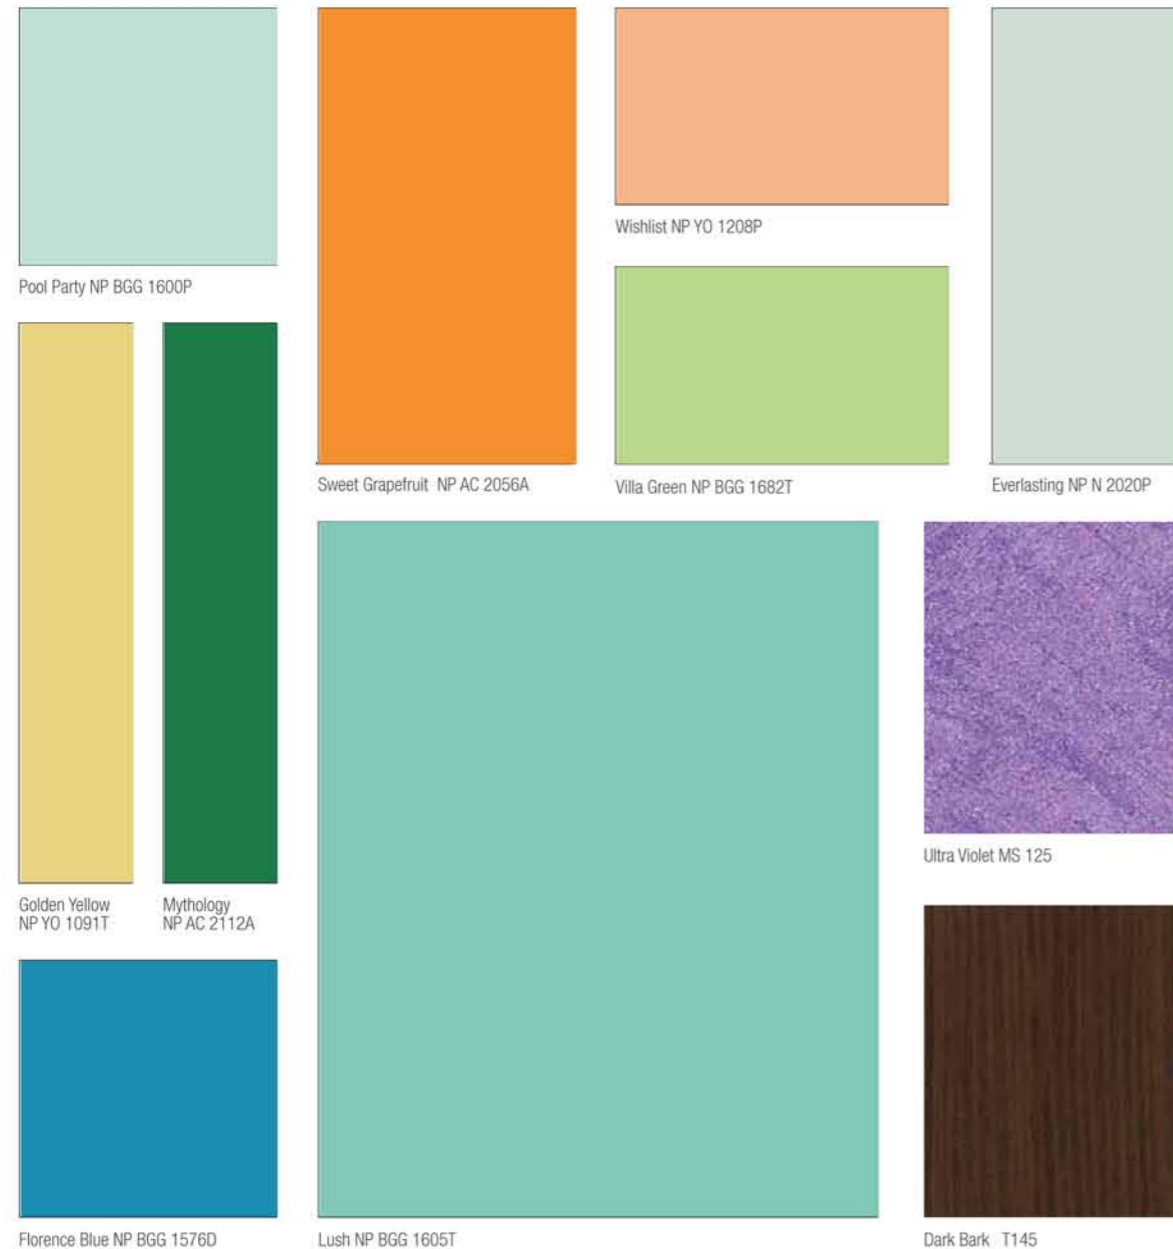

COLOUR IDEAS!

Lush NP BGG 1605T enhanced with your choice of Nippon Momento Special Effect Paint and complemented by peaches, purples and soothing greens can create a unique interior space.

BRIGHT IDEAS!

If you choose to use Lush NP BGG 1605T for your exterior walls, it's ideal to use a blend of neutrals to balance the colour.