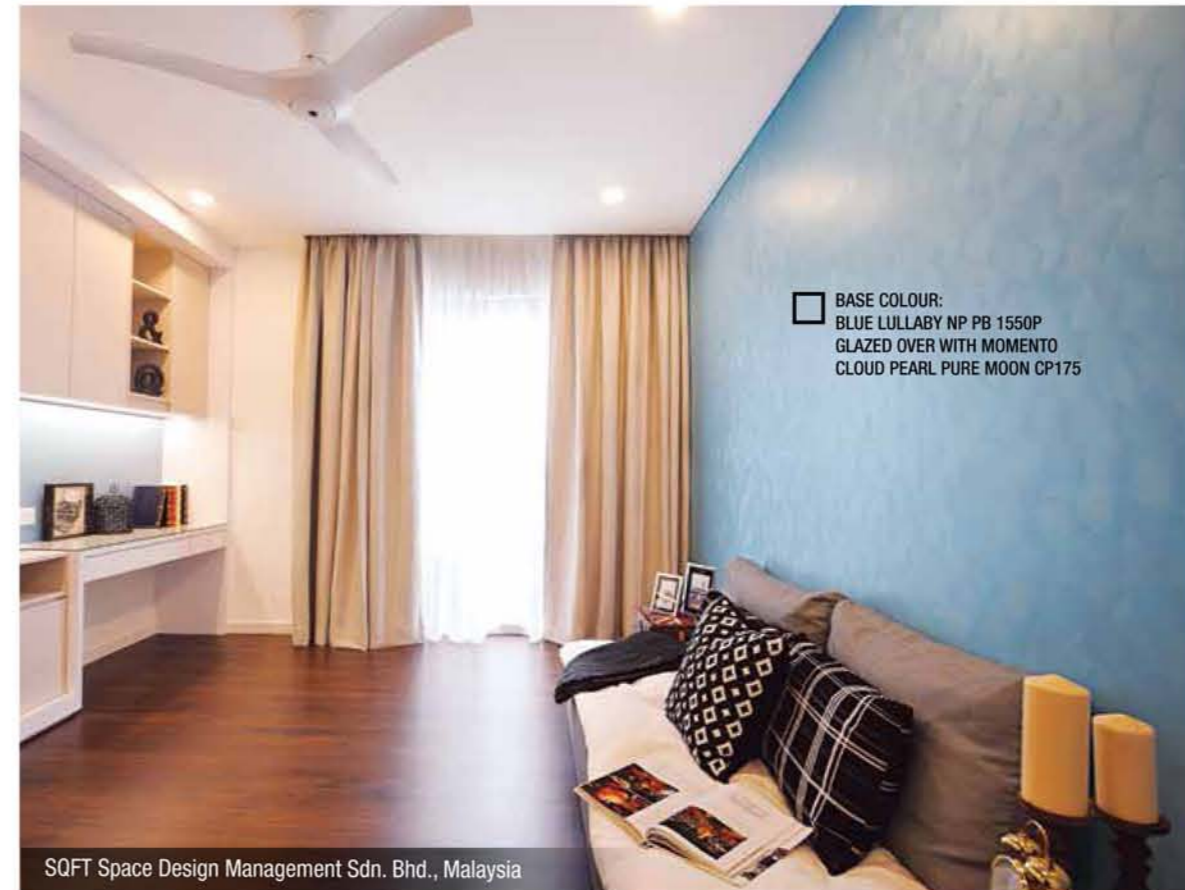

BASE COLOUR: BLUE LULLABY NP PB 1550P
GLAZED OVER WITH MOMENTO CLOUD PEARL PURE MOON CP175

SQFT Space Design Management Sdn. Bhd., Malaysia

BRIGHT IDEAS!

Blue Lullaby NP PB 1550P can be used to transform wood-inclined spaces into a serene interior.

Painting Room

BLUE LULLABY NP PB 1550P   WARM TOAST NP YO 1173P