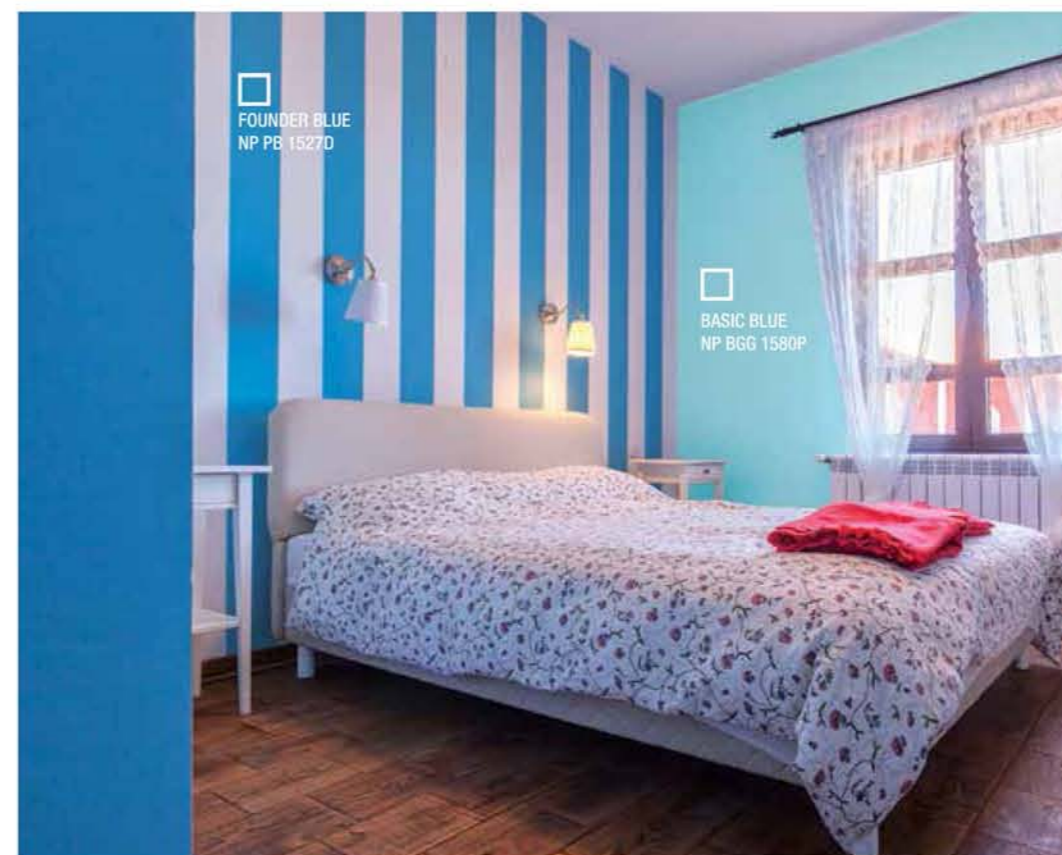

Room 8008 Enterprise, Malaysia

FOUNDER BLUE NP PB 1527D

BASIC BLUE NP BGG 1580P

BRIGHT IDEAS!

Founder Blue NP PB 1527D can be painted in stripes against a white background to give ordinary walls a personalised touch.