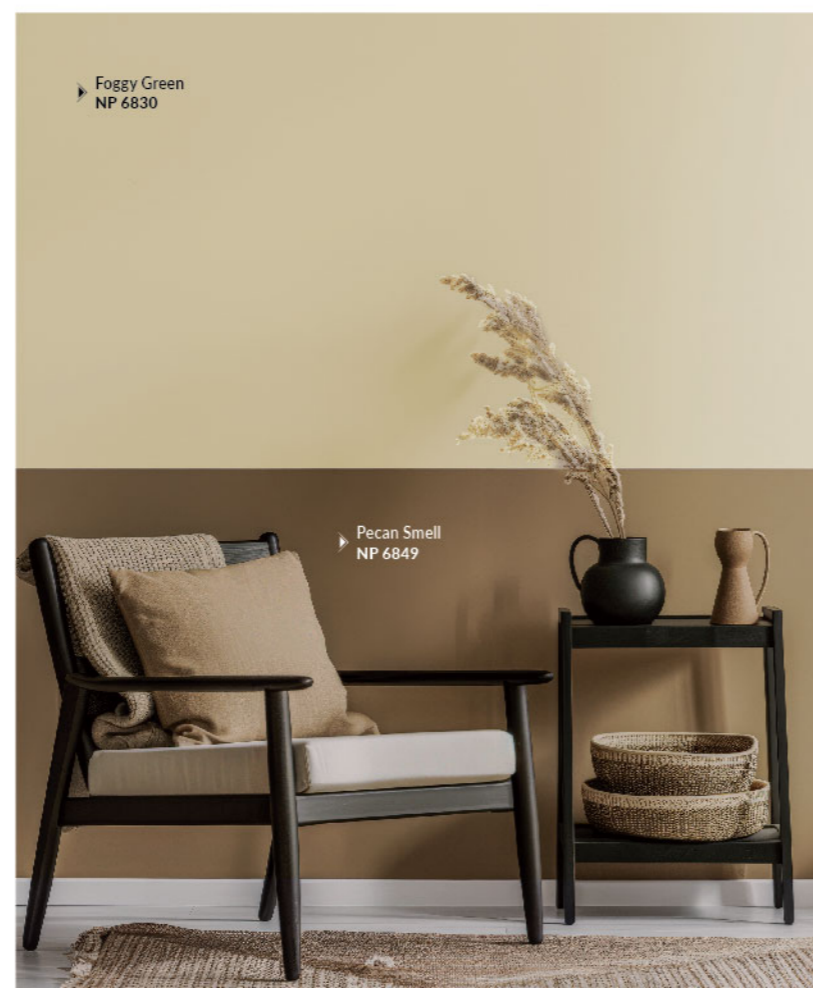

Pecan Smell
NP 6849