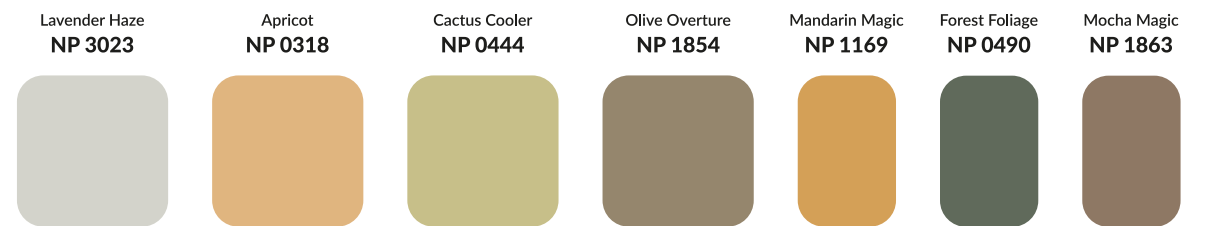

Grape Glamour NP 1915	Violet Velvet NP 3338	Auburn Blaze NP 3181	Plum Paradise NP 1917	Burgundy Burst NP 1884	Brick Boulevard NP 1883	Pearl Plum NP 0589
Primary Tones				Secondary Tones		

*All colours shown are as close to modern printing techniques permit and for inspiration purposes only. Kindly refer to actual colour chips for more accurate colour shades.

Grape Glamour
NP 1915

Plum Paradise
NP 1917

Violet Velvet
NP 3338

Brick Boulevard
NP 1883

Pearl Plum
NP 0589

TROPICAL CHARM

Immerse yourself in vibrant shades that reflect the luxurious tropical paradises, where the lively fusion takes inspiration from both the sun and the forest.

These hues bring enchantment and adventure, where every shade breathes life into your outdoor space.

Primary Tones

Secondary Tones

*All colours shown are as close to modern printing techniques permit and for inspiration purposes only. Kindly refer to actual colour chips for more accurate colour shades.

Mahogany Magic
NP 3387

Burnt Brick
NP 1880

Lilac Mistique
NP 1991

Redwood Rush
NP 1912

Coral Cascade
NP 0368

Honey Caramel
NP 2140

Autumn Amber
NP 2134

Primary Tones